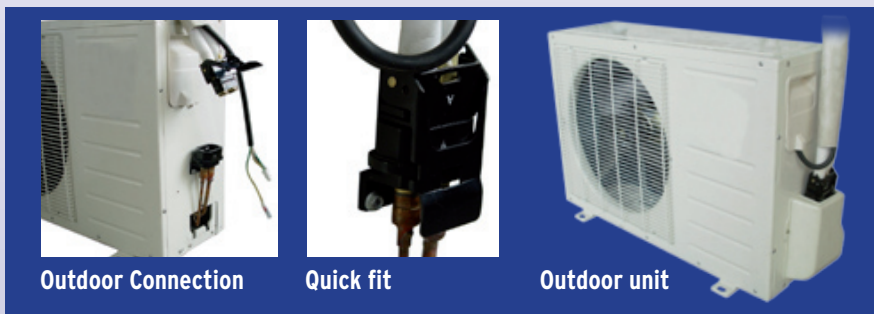

HIGH WALL

Quick Fit Wall Mounted Air Conditioners

Prem-Air

Remote control with LCD display

Outdoor Connection

Quick fit

Outdoor unit

Suitable for domestic and light commercial applications

LCD remote control and built-in timer

- **Air Conditioning with Heating**
- Quick fit technology
- Reverse cycle heat pump, enables all year round climate control
- 'Sleep' setting to guarantee quiet operation during the night
- Oscillating Louvre and ventilation setting to improve air circulation
- Timer for added convenience
- Removable and washable filters
- Built-in dehumidification function
- Remote control with LCD Display
- Optional Bio and Vitamin C filters (Available for purchase)

PMSF09 Technical Specifications

- Cooling capacity: 2.6kW
- Heating capacity: 3.2kW
- Energy rating cooling: A
- Energy rating heating: A
- Power: Cool 820W
Heat 890W
- Voltage: 220-240V ~ 50Hz
- N.W: 13kg (Indoor Unit)
31kg (Outdoor Unit)
- G.W: 17kg (Indoor Unit)
33.5kg (Outdoor Unit)
- Refrigerant R410-a
- Dehumidification Capacity: 24L/day
- Indoor Unit Dimensions: 19H x 79W x 27.5D cm
- Outdoor Unit Dimensions: 54H x 78W x 25D cm

PMSF12 Technical Specifications

- Cooling capacity: 3.52kW
- Heating capacity: 3.81kW
- Energy rating cooling: A
- Energy rating heating: A
- Power: Cool 1100W
Heat 1050W
- Voltage: 220-240V ~ 50Hz
- N.W: 13.5kg (Indoor Unit)
35.5kg (Outdoor Unit)
- G.W: 17.5kg (Indoor Unit)
38kg (Outdoor Unit)
- Refrigerant R410-a
- Dehumidification Capacity: 33.6L/day
- Indoor Unit Dimensions: 19H x 79W x 27.5D cm
- Outdoor Unit Dimensions: 54H x 78W x 25D cm